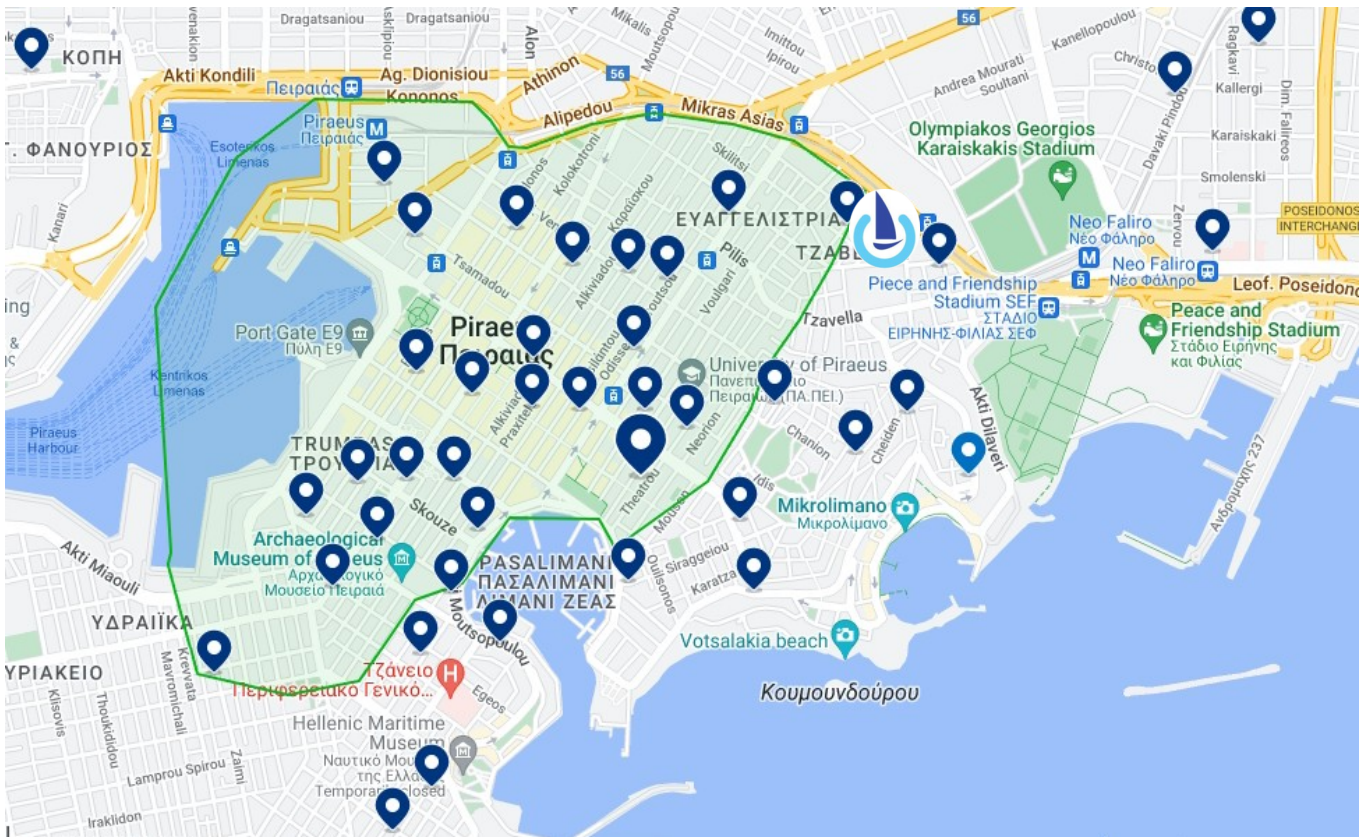

ACCOMMODATION

- Accommodation is NOT PROVIDED.

There are several hotels for all tastes and budgets west – south west of our HQ within walking distance

WHAT'S INCLUDED

- Services of experienced RYA instructor
- Yachtmaster theory notes
- All course materials available
- Coffee / tea / snacks